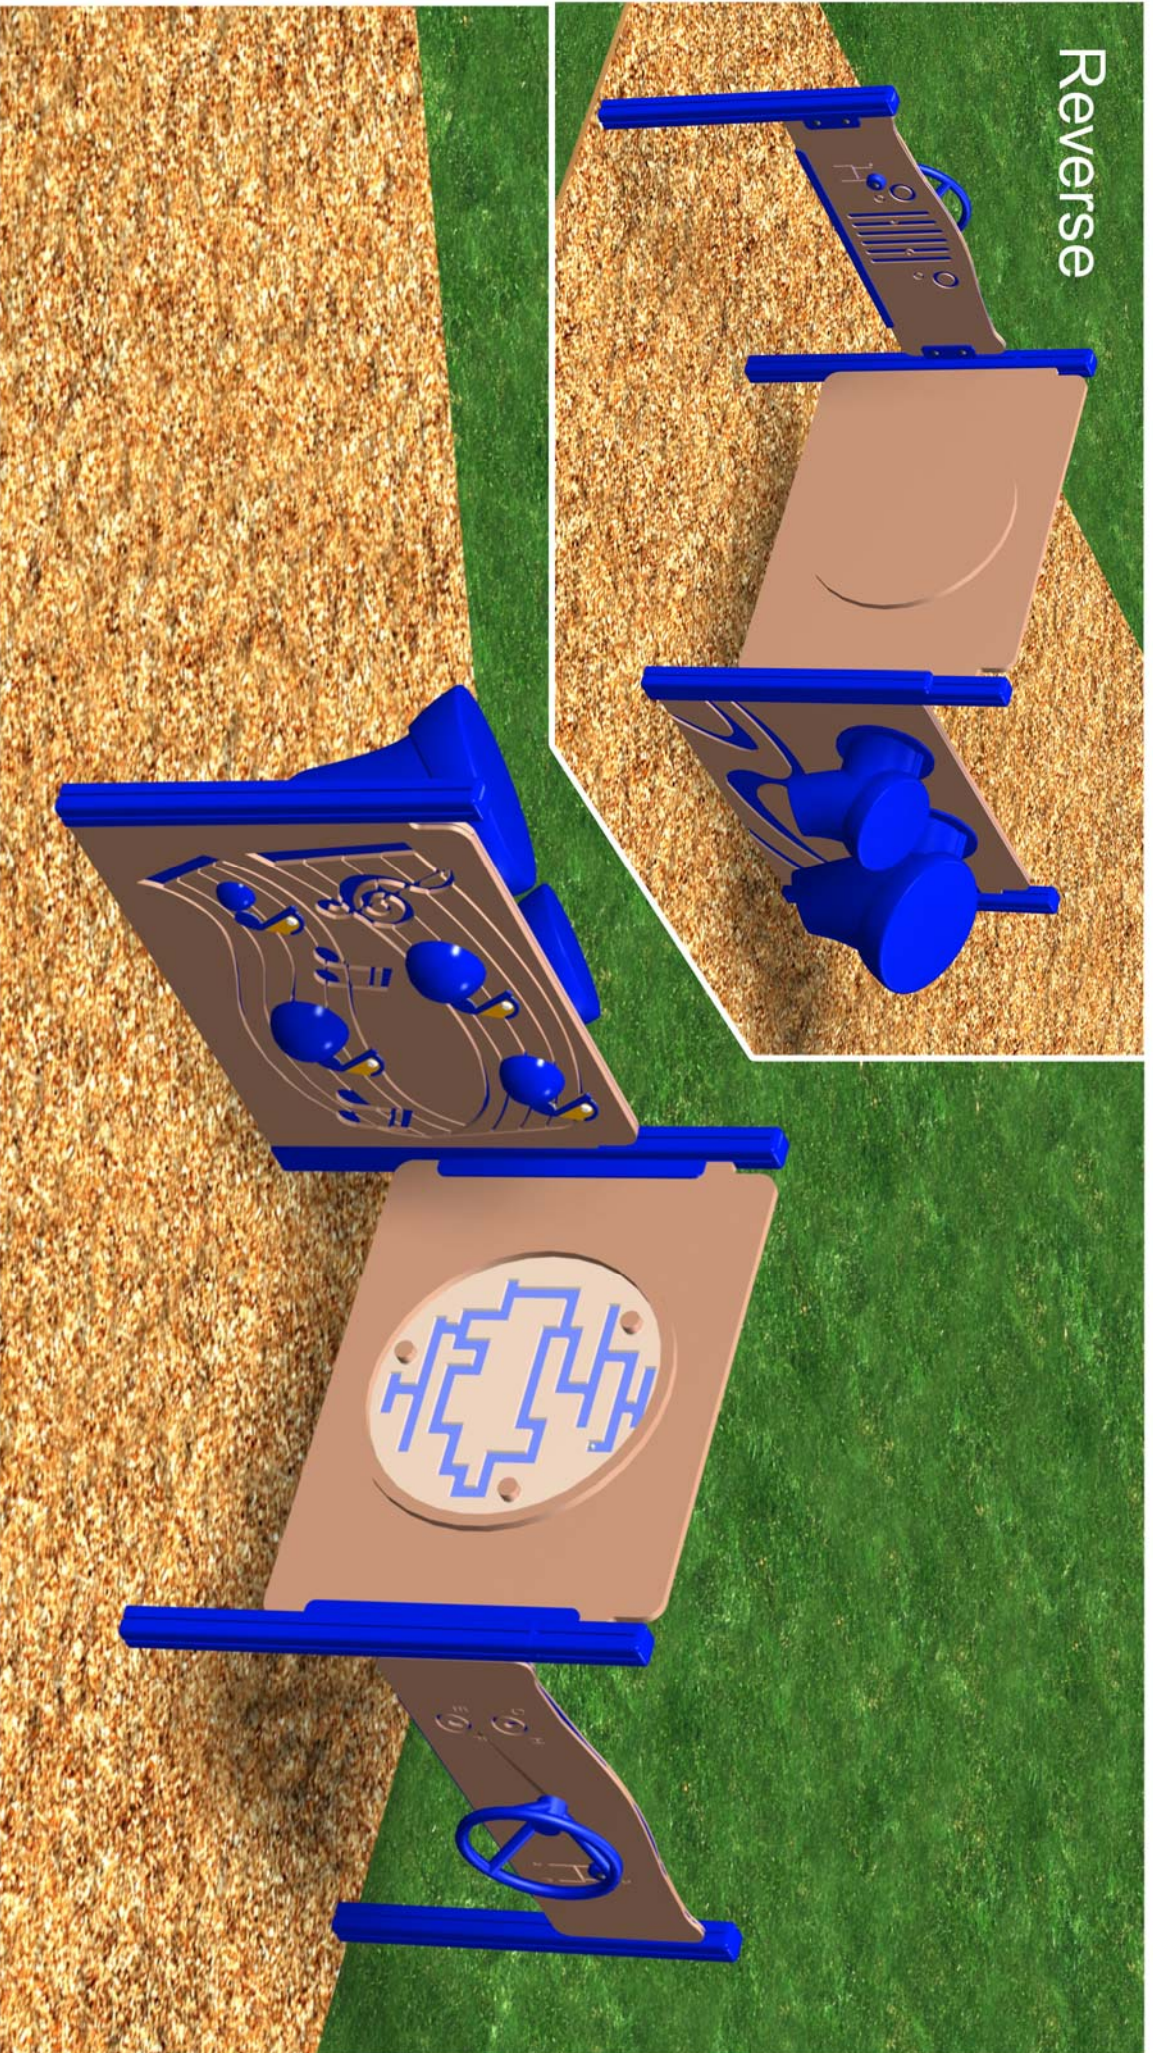

Reverse

COSTELLO PARK

LAWRENCE, MA

14538962-1-2

1/22/2010