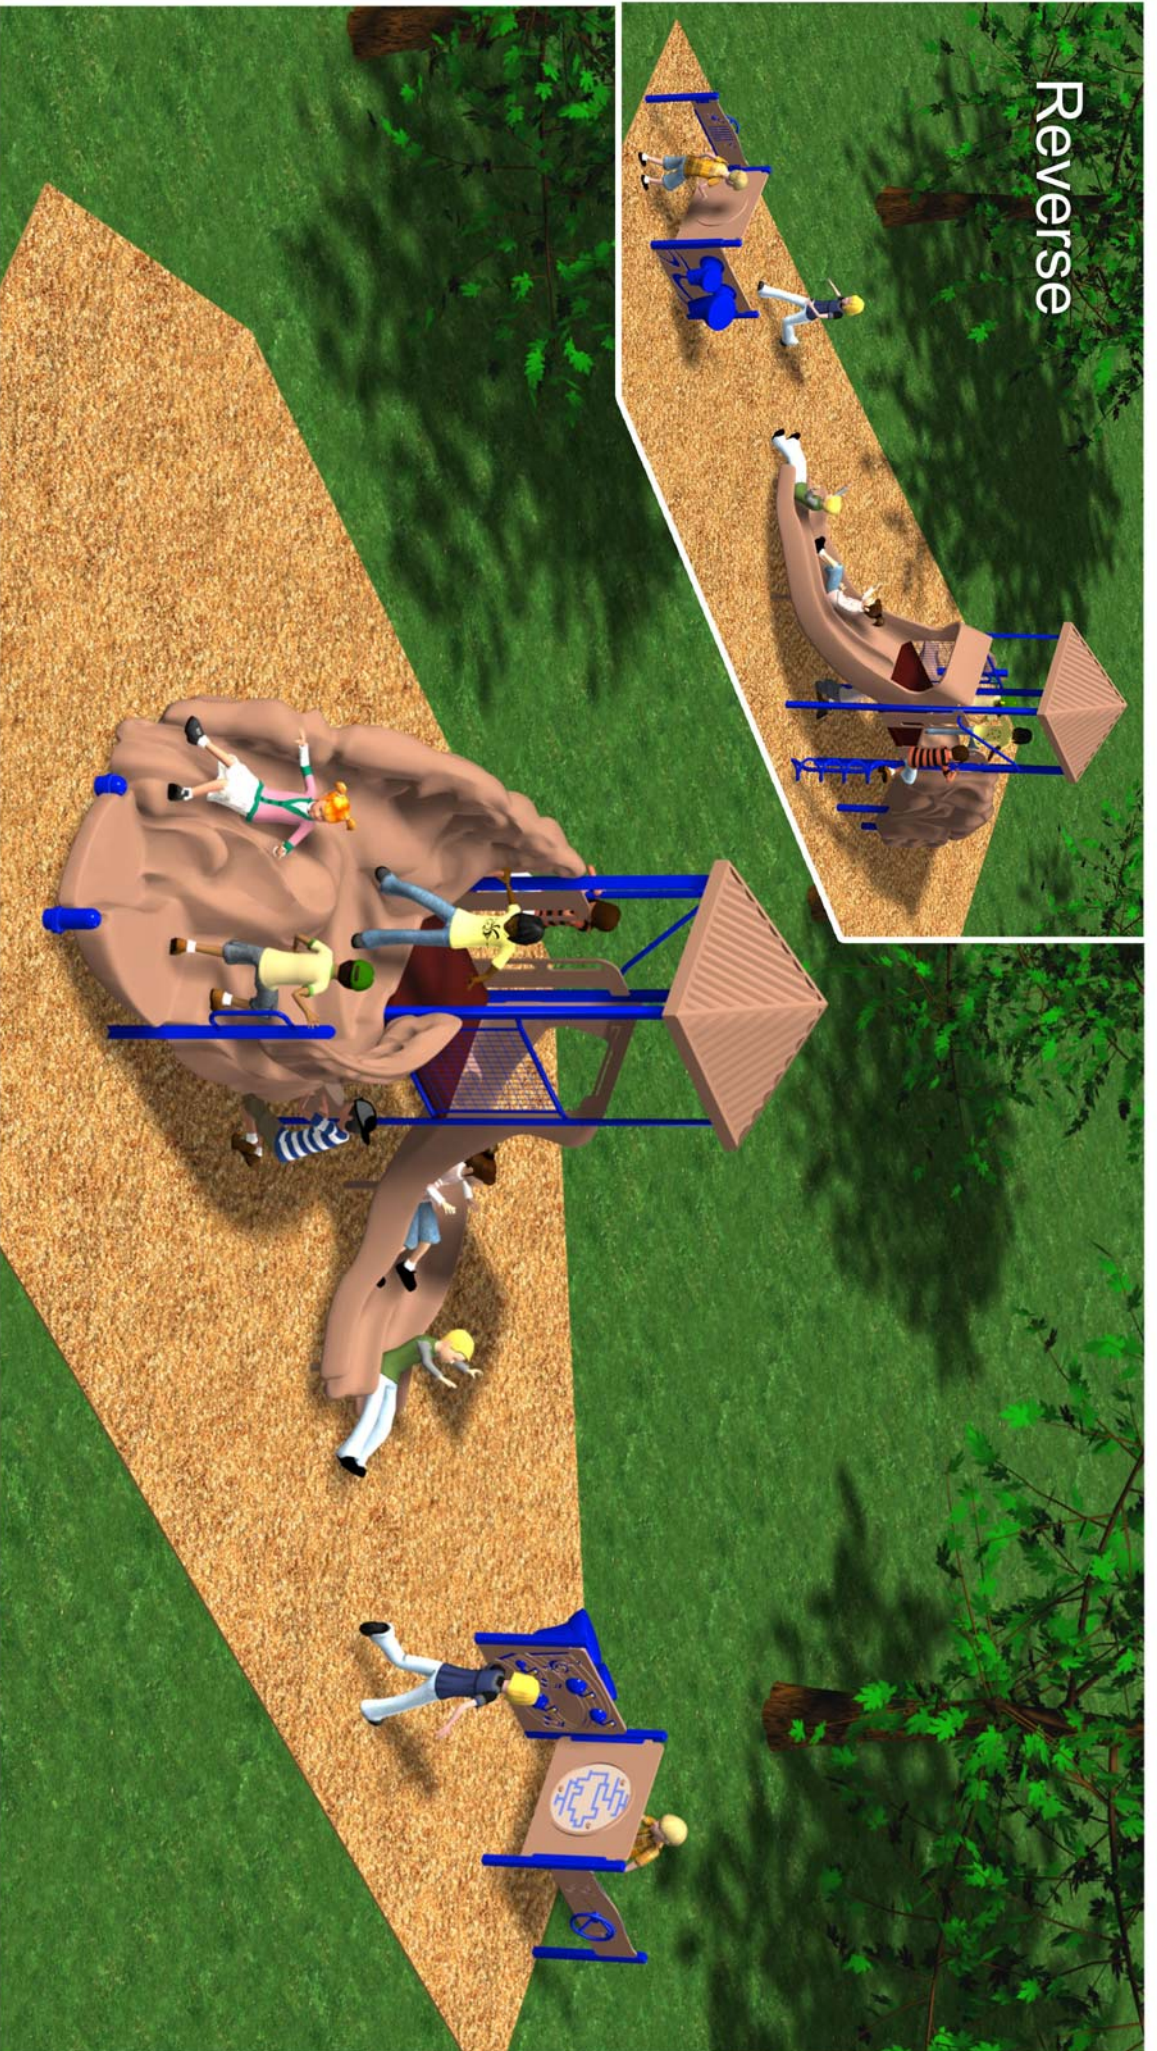

Reverse

COSTELLO PARK

LAWRENCE, MA

14538962-1-1

12/17/2009

O'BRIEN & SONS  
PLAYGROUND STRUCTURES

O'BRIEN & SONS, INC.  
P.O. Box 650  
93 West Street  
Methuen, MA 02825-0650  
Tel: (978) 359-2917  
800-855-0566  
E-mail: mail@obrienandsons.com  
www.obrienandsons.com

*we*  
landscape  
structures